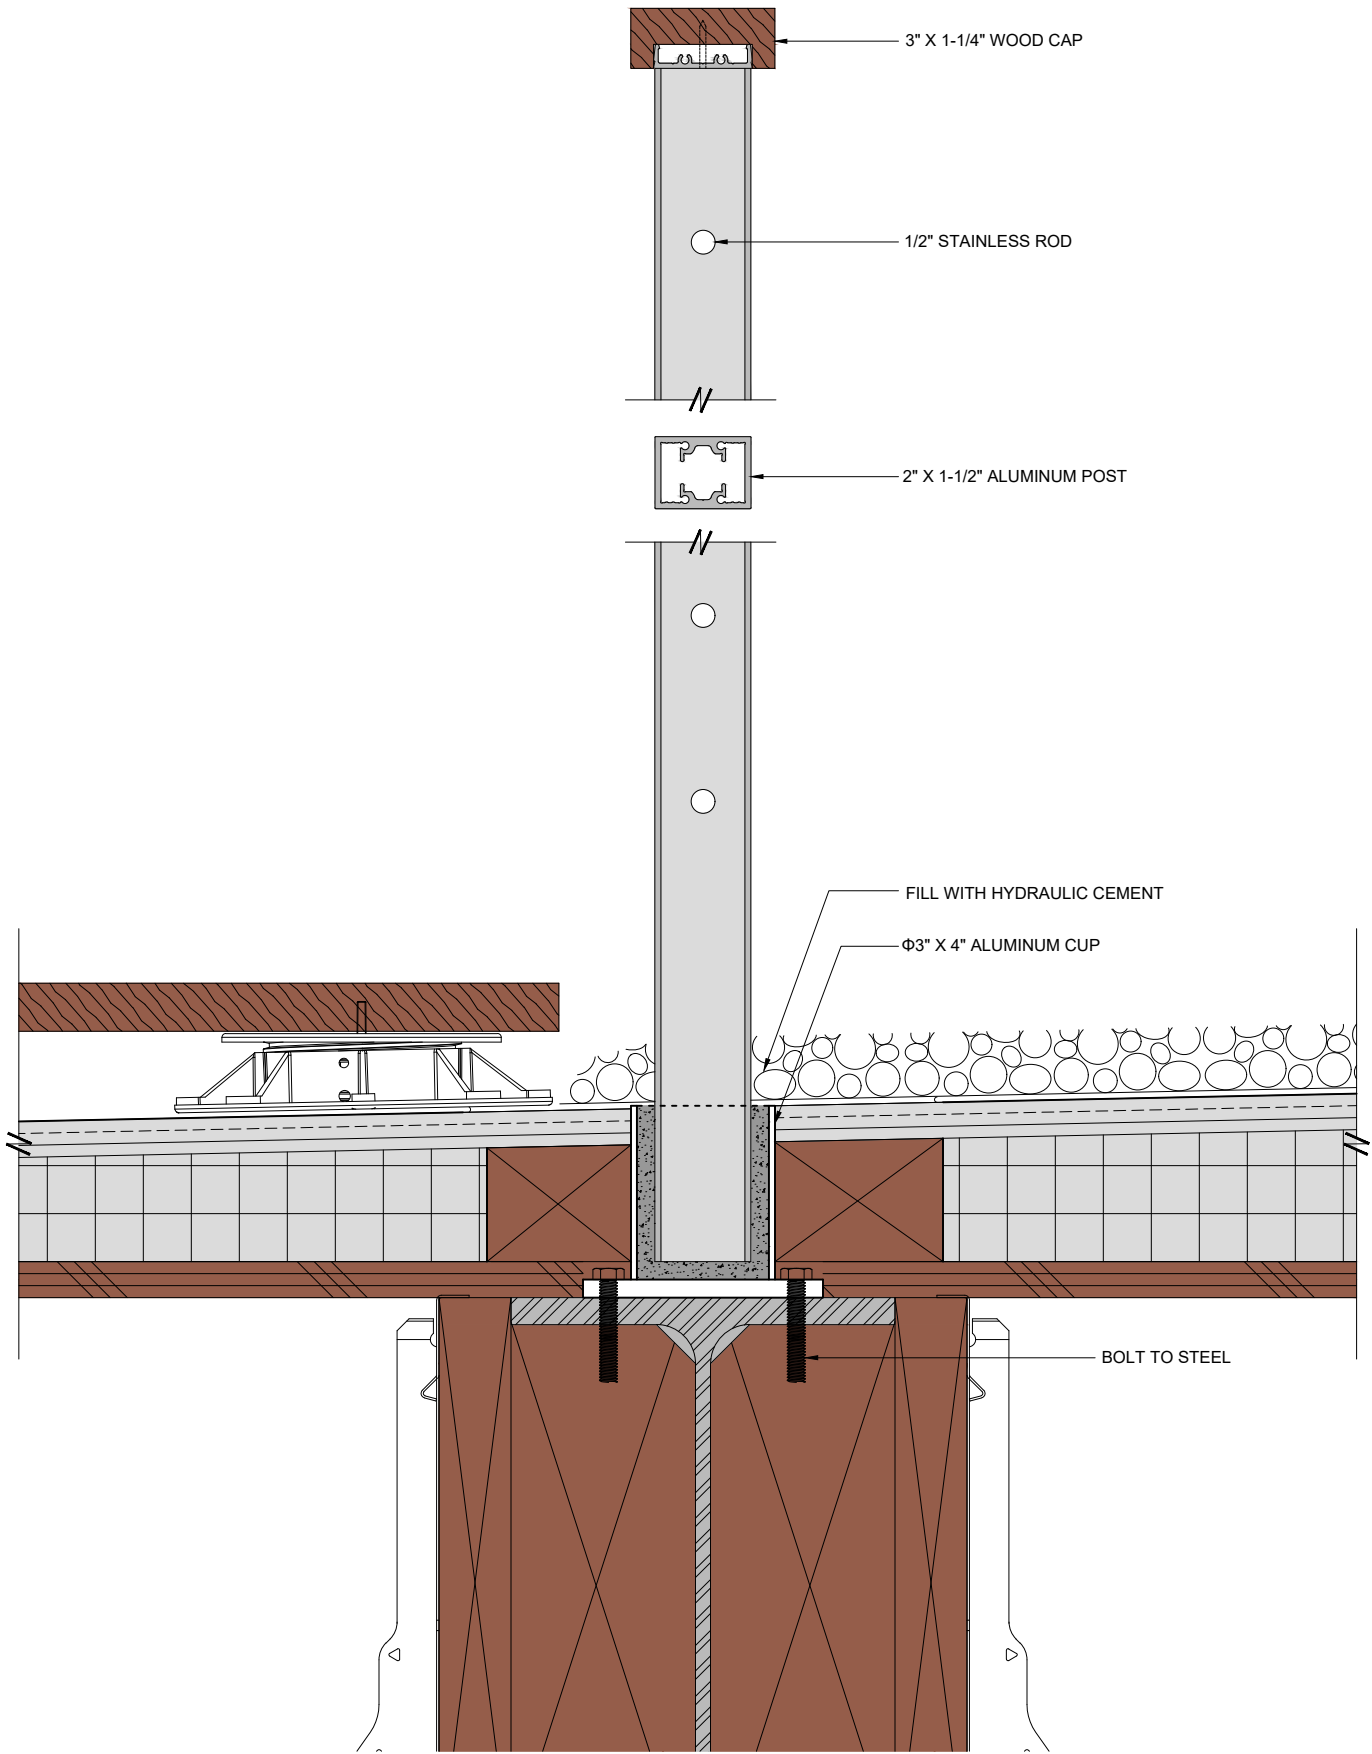

SCALE: 3" = 1'-0"

DRAWING SHEET:

WMW - 3.0

**WENTWORTH
METAL WORKS**

636 SPRING STREET
RICHMOND, CA 94804
TEL: (510) 776 - 6759

DATE: 04/07/23

TITLE: CUP MOUNTING 4

NOTES:

DRAWN BY: FP

SCALE: 3" = 1'-0"

DRAWING SHEET:

WMW - 4.0