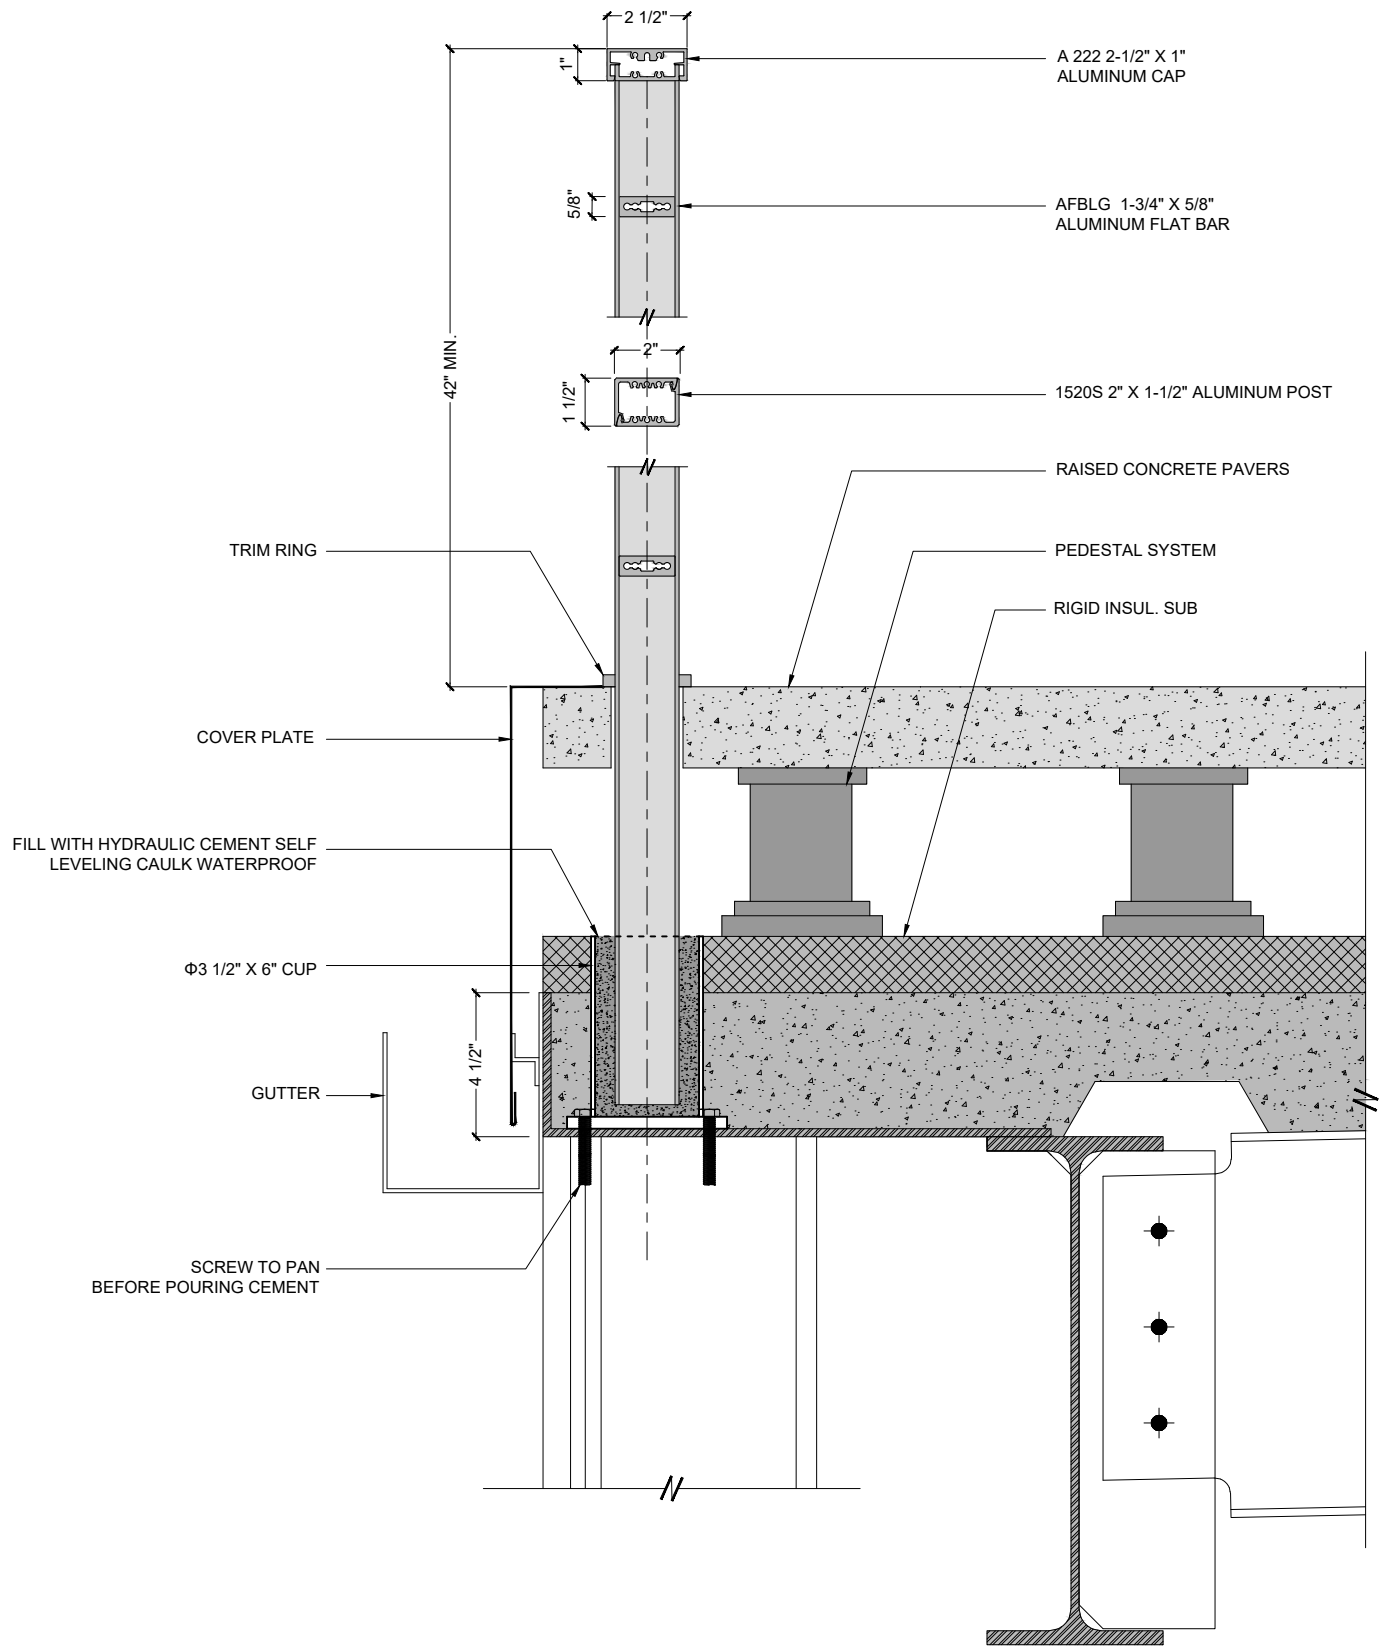

**WENTWORTH
METAL WORKS**

636 SPRING STREET
RICHMOND, CA 94804
TEL: (510) 776 - 6759

DATE: 04/07/23

TITLE: CUP MOUNTING 1

NOTES:

DRAWN BY: FP

SCALE: 2" = 1'-0"

DRAWING SHEET:

WMW - 1.0

**WENTWORTH
METAL WORKS**

636 SPRING STREET
RICHMOND, CA 94804
TEL: (510) 776 - 6759

DATE: 04/07/23

TITLE: CUP MOUNTING 2

NOTES:

DRAWN BY: FP

SCALE: 2" = 1'-0"

SCALE: 3" = 1'-0"

DRAWING SHEET:

WMW - 3.0

**WENTWORTH
METAL WORKS**

636 SPRING STREET
RICHMOND, CA 94804
TEL: (510) 776 - 6759

DATE: 04/07/23

TITLE: CUP MOUNTING 4

NOTES:

DRAWN BY: FP

SCALE: 3" = 1'-0"

DRAWING SHEET:

WMW - 4.0