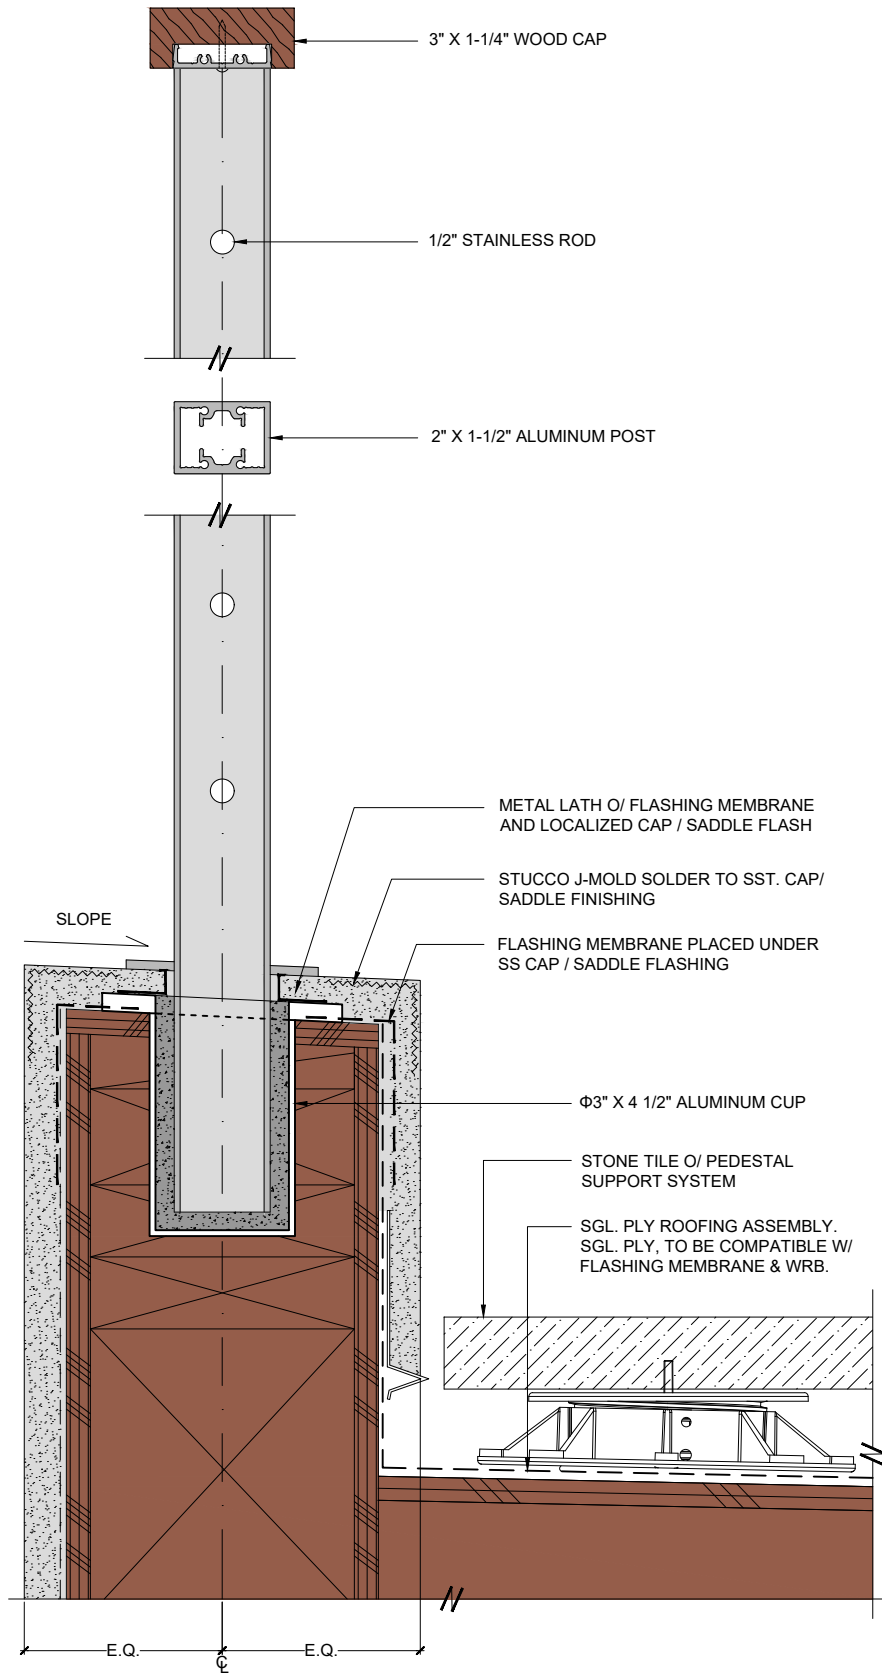

**WENTWORTH
METAL WORKS**

636 SPRING STREET
RICHMOND, CA 94804
TEL: (510) 776 - 6759

DATE: 04/07/23

TITLE: CUP MOUNTING 3

NOTES:

DRAWN BY: FP

SCALE: 3" = 1'-0"

DRAWING SHEET:

WMW - 3.0